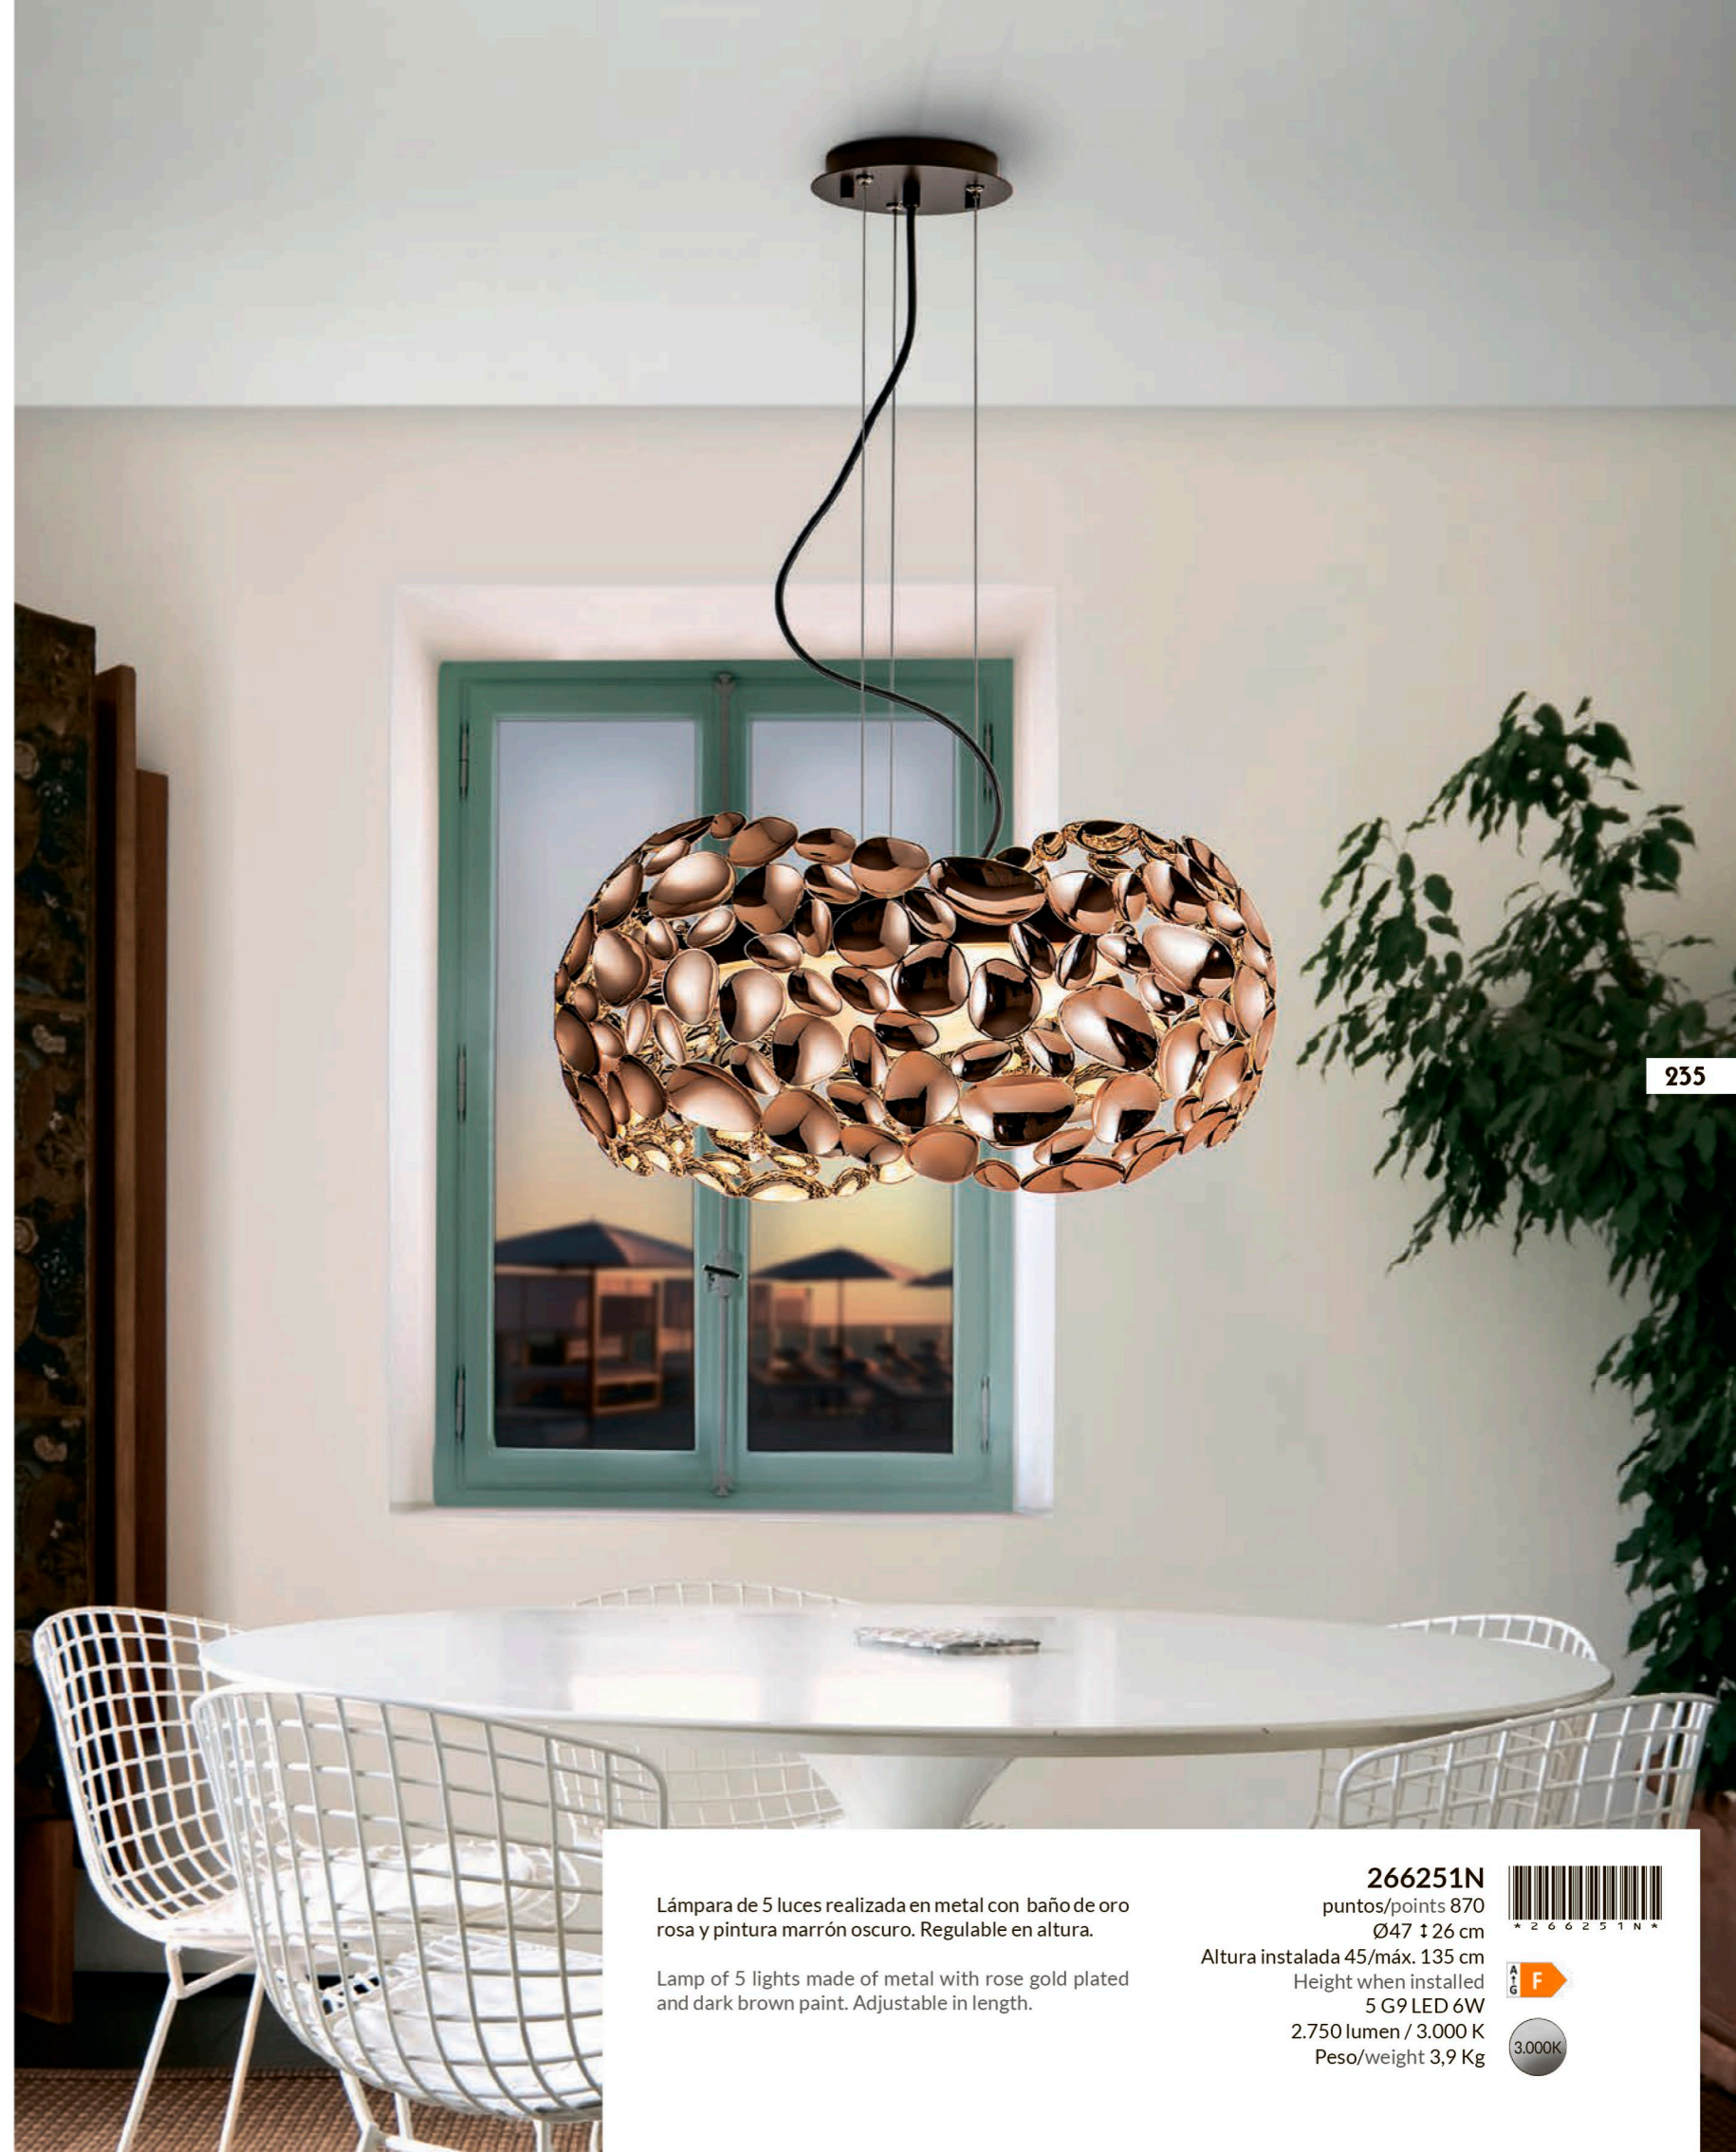

254

266035N
 puntos/points 259
 Ø18 x 22 cm
 Altura instalada 35/máx. 190 cm
 Height when installed
 1 E27 LED 7W DIMMABLE
 560 lumen / 3.000 K
 Peso/weight 1,2 Kg

Lámpara de 1 luz realizada en metal con baño de oro rosa y pintura marrón oscuro. Regulable en altura.

Lamp of 1 light made of metal with rose gold plated and dark brown paint. Adjustable in length.

255

266251N
 puntos/points 870
 Ø47 x 26 cm
 Altura instalada 45/máx. 135 cm
 Height when installed
 5 G9 LED 6W
 2.750 lumen / 3.000 K
 Peso/weight 3,9 Kg

Lámpara de 5 luces realizada en metal con baño de oro rosa y pintura marrón oscuro. Regulable en altura.

Lamp of 5 lights made of metal with rose gold plated and dark brown paint. Adjustable in length.

Ceiling lamp of 5 lights made of metal with rose gold plated and dark brown paint. Adjustable in length.

3.000K

266782N
 puntos/points 360
 ↔ 32 ↑ 19 ↓ 16 cm
 2 E14 LED 7W DIMMABLE
 1.120 lumen / 3.000 K
 Peso/weight 1,2 Kg